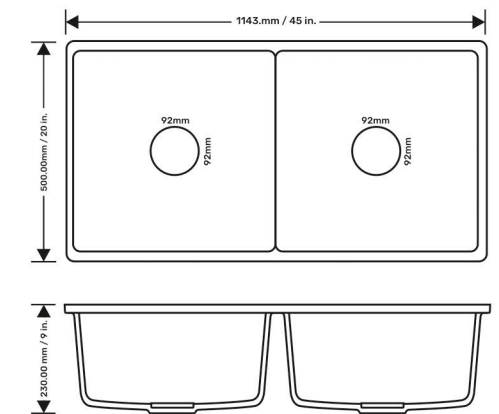

DIMENSION SIZE

INSTALLATIONS

10 MM THICKNESS

SINGLE BOWL SINK

**SINGLE
BOWL SINK**

FINISH : GRANITE, METALLIC

SPECIFICATION

SIZE	WEIGHT
21 X 18 X 9 inch 458 X 534 X 226 mm	10.1 Kg. (Approx)

SIZE	WEIGHT
24 X 18 X 9 inch 458 X 610 X 226 mm	11.1 Kg. (Approx)

DIMENSION SIZE

INSTALLATIONS

10 MM THICKNESS

SINGLE BOWL SINK

DOUBLE BOWL SINK

DOUBLE BOWL SINK

FINISH : GRANITE, METALLIC

SPECIFICATION

SIZE	WEIGHT
20 X 45 X 9 inch 500 X 1143 X 230 mm	26 Kg. (Approx)

DIMENSION SIZE

INSTALLATIONS

10 MM THICKNESS

SINGLE BOWL SINK WITH DRAINER

FINISH : GRANITE, METALLIC

SPECIFICATION

SIZE	WEIGHT
18 X 36 X 8.5 inch 457 X 914.4 X 215 mm	17 Kg. (Approx)

DIMENSION SIZE

INSTALLATIONS

10 MM THICKNESS

SINGLE BOWL SINK WITH DRAINER

AVAILABLE COLORS

METALLIC SERIES

WHITE