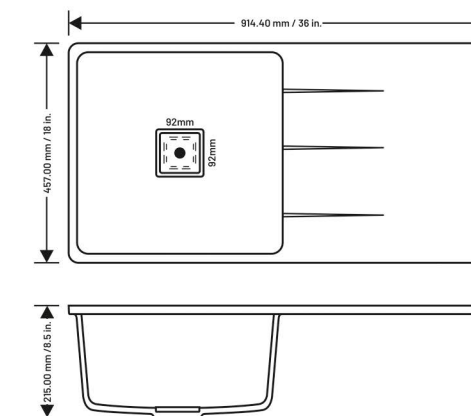

DIMENSION SIZE

INSTALLATIONS

10 MM THICKNESS

SINGLE BOWL SINK

**SINGLE
BOWL SINK**

FINISH : GRANITE, METALLIC

SPECIFICATION

SIZE	WEIGHT
21 X 18 X 9 inch 458 X 534 X 226 mm	10.1 Kg. (Approx)

SIZE	WEIGHT
24 X 18 X 9 inch 458 X 610 X 226 mm	11.1 Kg. (Approx)

DIMENSION SIZE

INSTALLATIONS

10 MM THICKNESS

SINGLE BOWL SINK

DOUBLE BOWL SINK

DOUBLE BOWL SINK

FINISH : GRANITE, METALLIC

SPECIFICATION

SIZE	WEIGHT
20 X 45 X 9 inch 500 X 1143 X 230 mm	26 Kg. (Approx)

DIMENSION SIZE

INSTALLATIONS

10 MM THICKNESS

SINGLE BOWL SINK WITH DRAINER

FINISH : GRANITE, METALLIC

SPECIFICATION

SIZE	WEIGHT
18 X 36 X 8.5 inch 457 X 914.4 X 215 mm	17 Kg. (Approx)

DIMENSION SIZE

INSTALLATIONS

10 MM THICKNESS

SINGLE BOWL SINK WITH DRAINER

AVAILABLE COLORS

METALLIC SERIES

WHITE