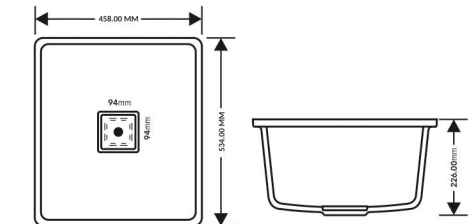

DIMENSION SIZE

INSTALLATIONS

TOP MOUNT FLUSH MOUNT UNDER MOUNT

**10 MM
THICKNESS**

SINGLE BOWL SINK