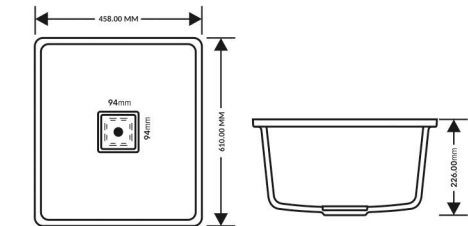

DIMENSION SIZE

INSTALLATIONS

10 MM THICKNESS

SINGLE BOWL SINK

**SINGLE
BOWL SINK**

FINISH : GRANITE, METALLIC

SPECIFICATION

SIZE	WEIGHT
21 X 18 X 9 inch 458 X 534 X 226 mm	10.1 Kg. (Approx)

SIZE	WEIGHT
24 X 18 X 9 inch 458 X 610 X 226 mm	11.1 Kg. (Approx)

DIMENSION SIZE

INSTALLATIONS

10 MM THICKNESS

SINGLE BOWL SINK

DOUBLE BOWL SINK

DOUBLE BOWL SINK

FINISH : GRANITE, METALLIC

SPECIFICATION

SIZE	WEIGHT
20 X 45 X 9 inch 500 X 1143 X 230 mm	26 Kg. (Approx)

DIMENSION SIZE

INSTALLATIONS

10 MM THICKNESS

SINGLE BOWL SINK WITH DRAINER

FINISH : GRANITE, METALLIC

SPECIFICATION

SIZE	WEIGHT
18 X 36 X 8.5 inch 457 X 914.4 X 215 mm	17 Kg. (Approx)

DIMENSION SIZE

INSTALLATIONS

10 MM THICKNESS

SINGLE BOWL SINK WITH DRAINER

AVAILABLE COLORS

METALLIC SERIES

WHITE