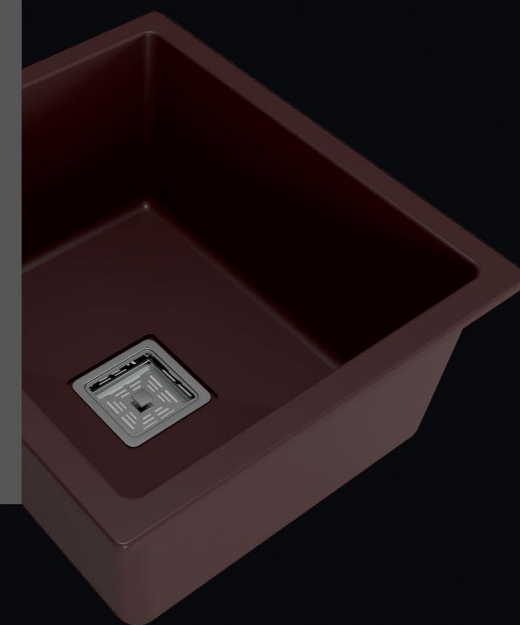

Purity you can trust

Product Catalogue-**2022**

QUARTZ
KITCHEN SINK

Pavansut _ 8128682286

SINGLE BOWL SINK

FINISH : GRANITE, METALLIC

SPECIFICATION

SIZE	WEIGHT
16 X 18 X 8.25 inch 407 X 458 X 210 mm	8.1 Kg. (Approx)

DIMENSION SIZE

INSTALLATIONS

10 MM THICKNESS

SINGLE BOWL SINK

**SINGLE
BOWL SINK**

FINISH : GRANITE, METALLIC

SPECIFICATION

SIZE	WEIGHT
21 X 18 X 9 inch 458 X 534 X 226 mm	10.1 Kg. (Approx)

DIMENSION SIZE

INSTALLATIONS

TOP MOUNT FLUSH MOUNT UNDER MOUNT

**10 MM
THICKNESS**

SINGLE BOWL SINK

SINGLE BOWL SINK

FINISH : GRANITE, METALLIC

SPECIFICATION

SIZE	WEIGHT
24 X 18 X 9 inch 458 X 610 X 226 mm	11.1 Kg. (Approx)

DIMENSION SIZE

INSTALLATIONS

10 MM THICKNESS

SINGLE BOWL SINK

DOUBLE BOWL SINK

DOUBLE BOWL SINK

FINISH : GRANITE, METALLIC