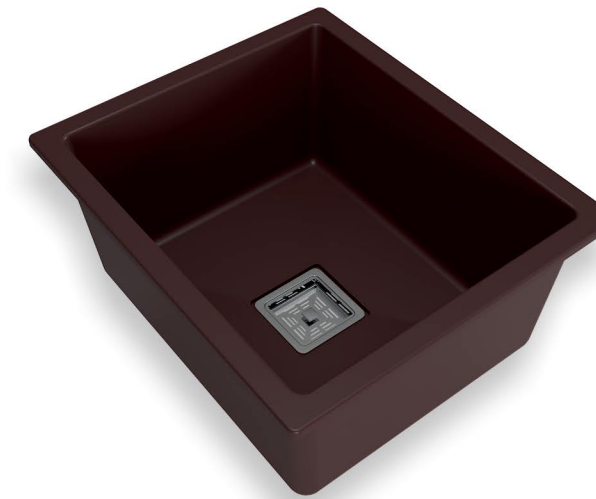

Purity you can trust

Product Catalogue-**2022**

QUARTZ
KITCHEN SINK

Pavansut _ 8128682286

SINGLE BOWL SINK

FINISH : GRANITE, METALLIC

SPECIFICATION

SIZE	WEIGHT
16 X 18 X 8.25 inch 407 X 458 X 210 mm	8.1 Kg. (Approx)

DIMENSION SIZE

INSTALLATIONS

10 MM THICKNESS

SINGLE BOWL SINK

**SINGLE
BOWL SINK**

FINISH : GRANITE, METALLIC

SPECIFICATION

SIZE	WEIGHT
21 X 18 X 9 inch 458 X 534 X 226 mm	10.1 Kg. (Approx)

DIMENSION SIZE

INSTALLATIONS

TOP MOUNT FLUSH MOUNT UNDER MOUNT

**10 MM
THICKNESS**

SINGLE BOWL SINK

SINGLE BOWL SINK

FINISH : GRANITE, METALLIC

SPECIFICATION

SIZE	WEIGHT
24 X 18 X 9 inch 458 X 610 X 226 mm	11.1 Kg. (Approx)

DIMENSION SIZE

INSTALLATIONS

10 MM THICKNESS

SINGLE BOWL SINK

DOUBLE BOWL SINK

DOUBLE BOWL SINK

FINISH : GRANITE, METALLIC