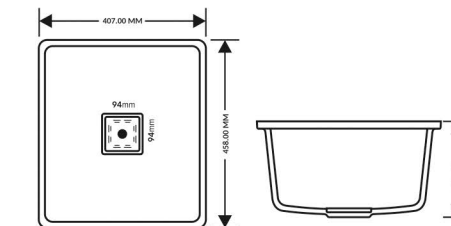

DIMENSION SIZE

INSTALLATIONS

10 MM THICKNESS

SINGLE BOWL SINK

**SINGLE
BOWL SINK**

FINISH : GRANITE, METALLIC

SPECIFICATION

SIZE	WEIGHT
21 X 18 X 9 inch 458 X 534 X 226 mm	10.1 Kg. (Approx)

SIZE	WEIGHT
24 X 18 X 9 inch 458 X 610 X 226 mm	11.1 Kg. (Approx)

DIMENSION SIZE

INSTALLATIONS

10 MM THICKNESS

SINGLE BOWL SINK

DOUBLE BOWL SINK

DOUBLE BOWL SINK

FINISH : GRANITE, METALLIC

SPECIFICATION

SIZE	WEIGHT
20 X 45 X 9 inch 500 X 1143 X 230 mm	26 Kg. (Approx)

DIMENSION SIZE

INSTALLATIONS

10 MM THICKNESS

SINGLE BOWL SINK WITH DRAINER

FINISH : GRANITE, METALLIC

SPECIFICATION

SIZE	WEIGHT
18 X 36 X 8.5 inch 457 X 914.4 X 215 mm	17 Kg. (Approx)

DIMENSION SIZE

INSTALLATIONS

10 MM THICKNESS

SINGLE BOWL SINK WITH DRAINER

AVAILABLE COLORS

METALLIC SERIES

WHITE